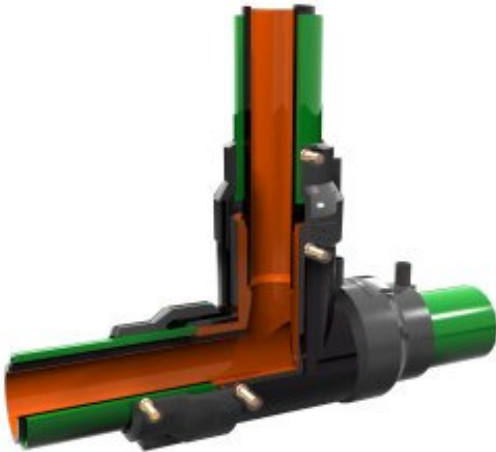

Case Study

16th November 2009

Durapipe UK Supplies Emergency Fuel Pipework for Hospital

When a hospital required a new emergency fuel supply system, the project's contractors chose Durapipe PLX as the best solution.

A reliable pipework system was needed to transport the fuel from the oil tank to the boiler house and Durapipe PLX was specified as it met the specific criteria demanded of the project.

Contractors, Engineering Services (Humber) used close-fit secondary containment PLX pipework in sizes 32mm and 40mm to connect to the oil storage tank using transition couplers, the pipework was then installed in a trench underground before surfacing in the plant room where it was connected to the boilers using more transition couplers.

Durapipe PLX was selected due to its high performance properties – the majority of the pipework was installed within a trench under an access road so it was essential that there was no possibility of the fuel leaking into the atmosphere. A visible Polyamide liner allows increased resistance to all types of fuel blends, ensuring there is no permeation of fuel through to the atmosphere and its robust Polyethylene material provides exceptional resistance to rapid crack propagation and long term stress cracking.

Commenting on the project, Ian Murray from Engineering Services (Humber) said: "Safety is always the number one priority when dealing with fuel and we found Durapipe PLX to offer the best performing properties for this application.