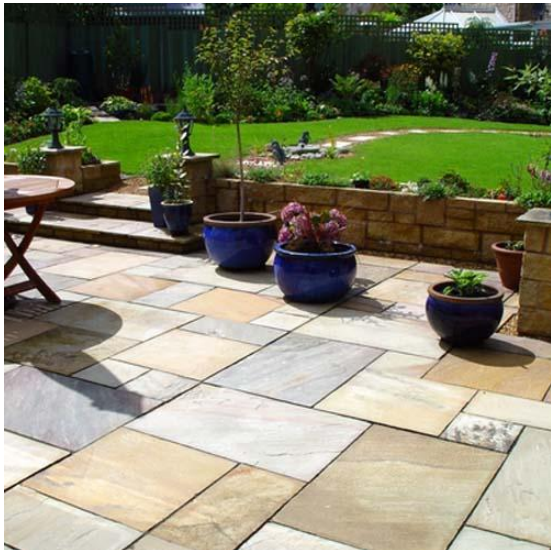

Stonecrete offers exceptional natural Sandstone Paving

Natural Sandstone Paving is becoming the most widely used natural stone presently available.

Offering subtle variation in both colour and profile, Natural Sandstone gives a very sought after natural appearance. It is extremely versatile and can be used for both internal and external paved areas.

Naturally split and hand cut, our sandstone paving is equally suited to both traditional and modern landscaping applications.

Stonecrete currently offer a choice of five different types of sandstone paving including:

- Autumn Mix
- Light Grey
- Mint Fossil
- Modak
- Raj

All can be purchased as mixed size sandstone patio kits, single size packs and sandstone circle kits.

Pricing starts from £13.50 per square metre (+ VAT + Delivery).

All Stonecrete Natural Sandstone products are ethically sourced.