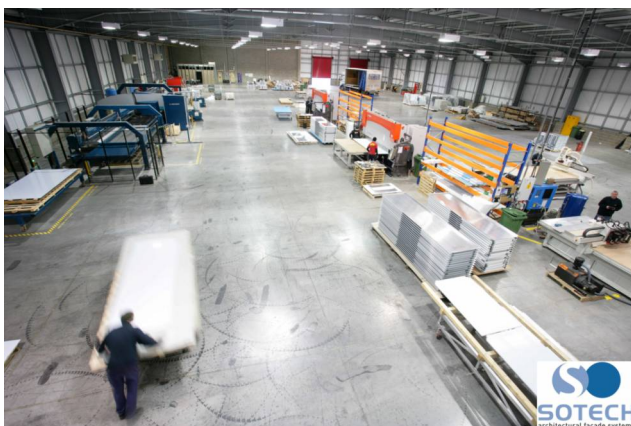

Press Release
29th March 2010

Sotech Unveils Big Plans for Expansion

To meet the rising demand for its well engineered and cost-effective Optima range of metal rainscreen cladding and architectural fabrications, Sotech has more than trebled its production capacity following a £1 million investment in its second County Durham manufacturing plant.

This significant move sees the creation of a new 38,000 sq ft factory which, when combined with Sotech's existing premises, provides a production facility of over 65,0000 sq ft.

As part of the company's ongoing business expansion strategy, Sotech has made good use of its extra space by investing heavily in some of the very latest manufacturing equipment. Speed of production and output, has been vastly improved with minimal operator attendance, following the acquisition of the state of the art Pullmatic 720 punching machine complemented by two additional CNC controlled brakes presses. Sotech has also invested in two new CNC flat bed routers that will facilitate the bulk production of the increasingly popular ACM panels.

Recruitment of experienced personnel is also helping Sotech to build on its already successful standing in the UK market and the company's most recent appointment is Charlie McLaughlin to the position of UK Sales Manager. In his new role, Charlie will help to drive the company's ongoing business development by working more closely with specifiers, main contractors and installers across the country to promote the benefits of Sotech's established Optima range of engineered metal rainscreen and developing suites of architectural cladding